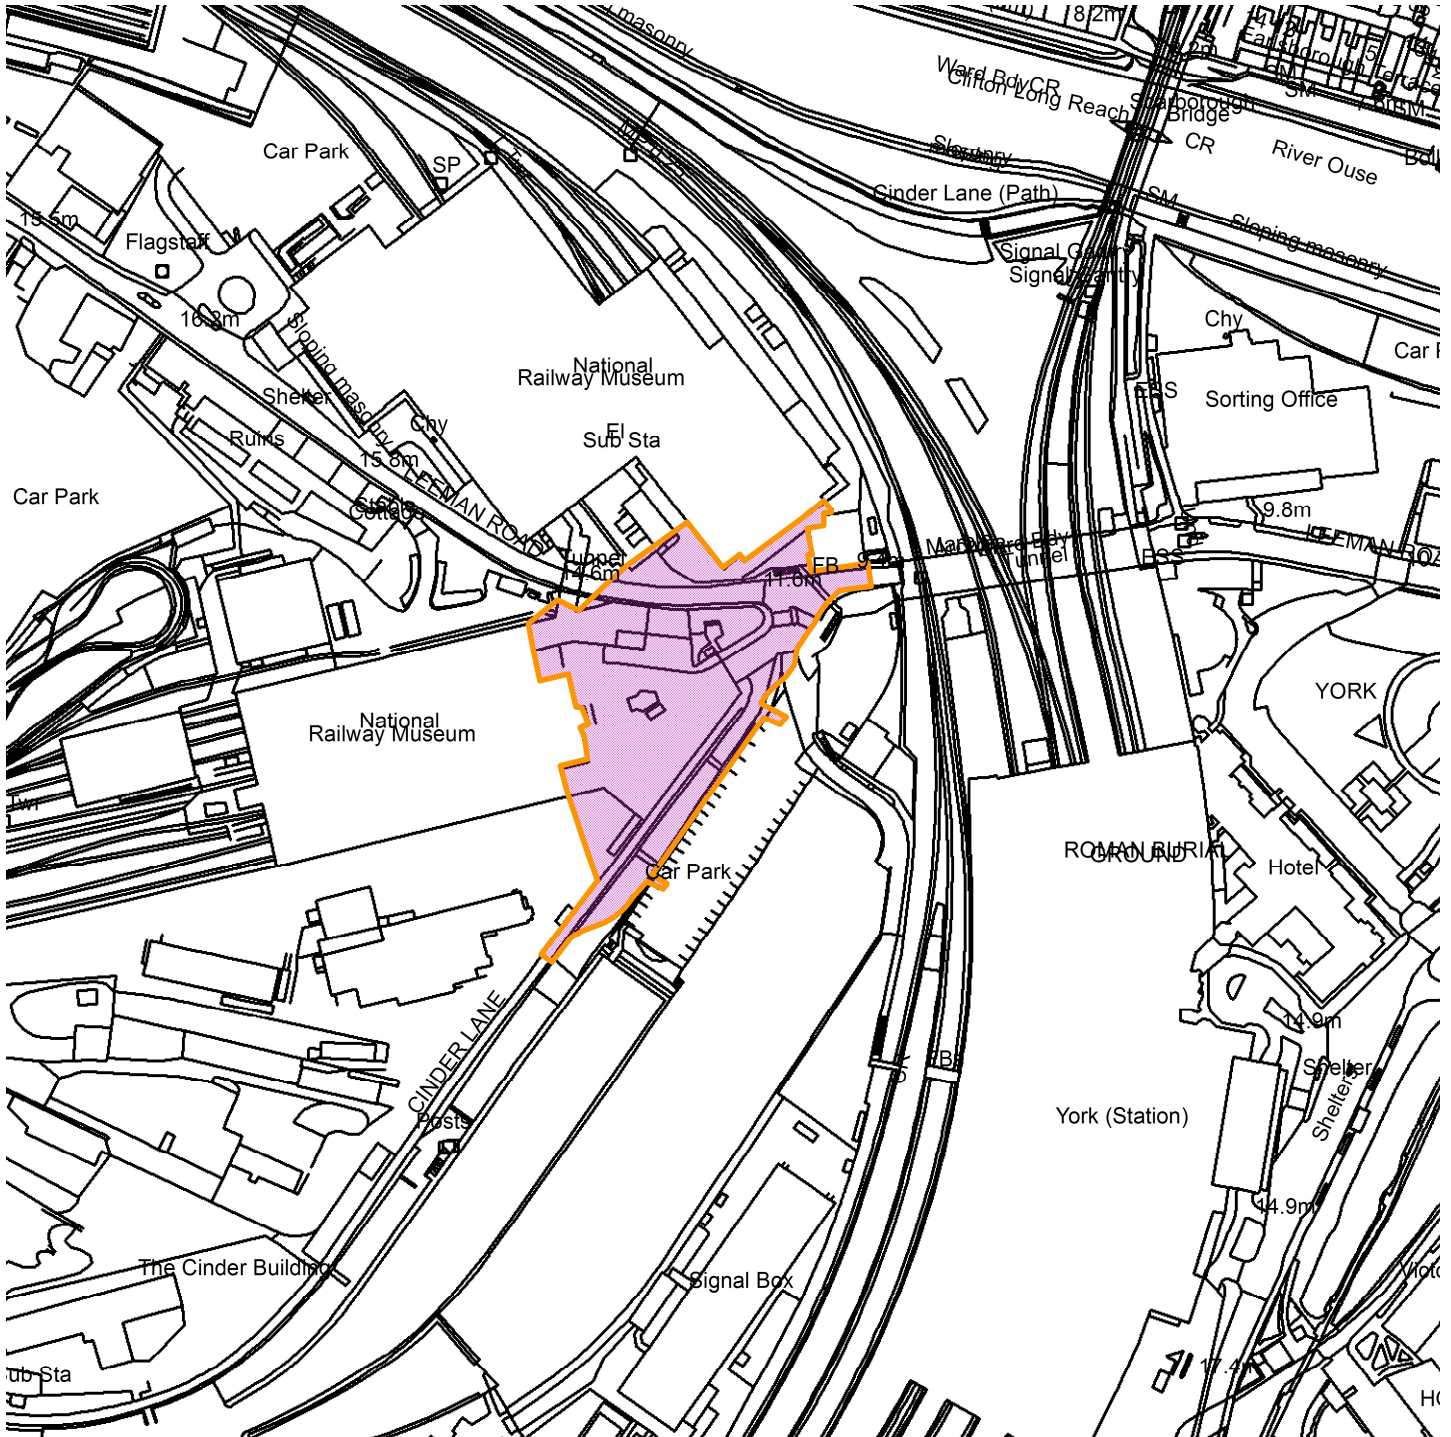

York Central, Leeman Road, York

23/01494/REMM

GIS by ESRI (UK)

Scale : 1:2719

Reproduced from the Ordnance Survey map with the permission of the Controller of Her Majesty's Stationery Office © Crown Copyright 2000.

Unauthorised reproduction infringes Crown Copyright and may lead to prosecution or civil proceedings.

Organisation	City of York Council
Department	Directorate of Place
Comments	Site Location Plan
Date	30 January 2024
SLA Number	Not Set